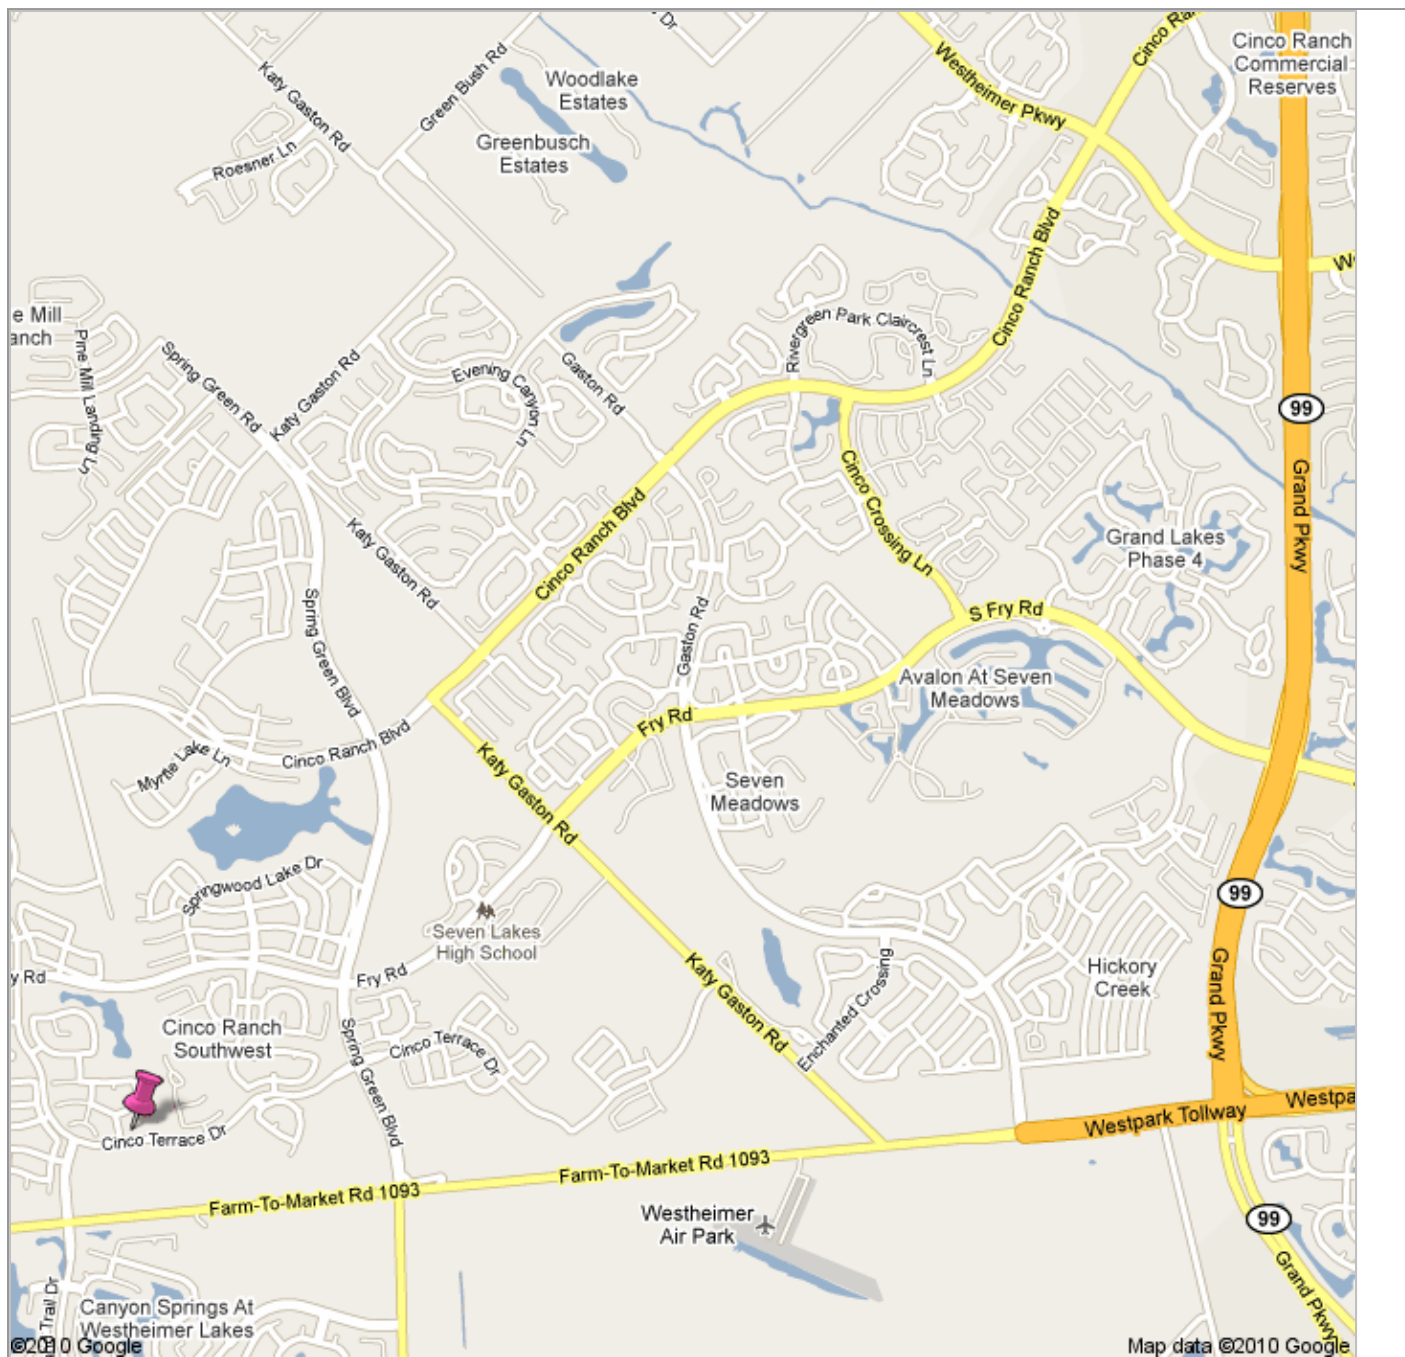

Get Google Maps on your phone

Text the word "GMAPS" to 466453

CRSW

0 views - Public

Created on Feb 23, 2009 - Updated Feb 23, 2009

By [whale](#)

[Rate this map](#) - [Write a comment](#)

CRSW

CR Southwest
Corner of Cinco Terrace Dr
and Fry Road