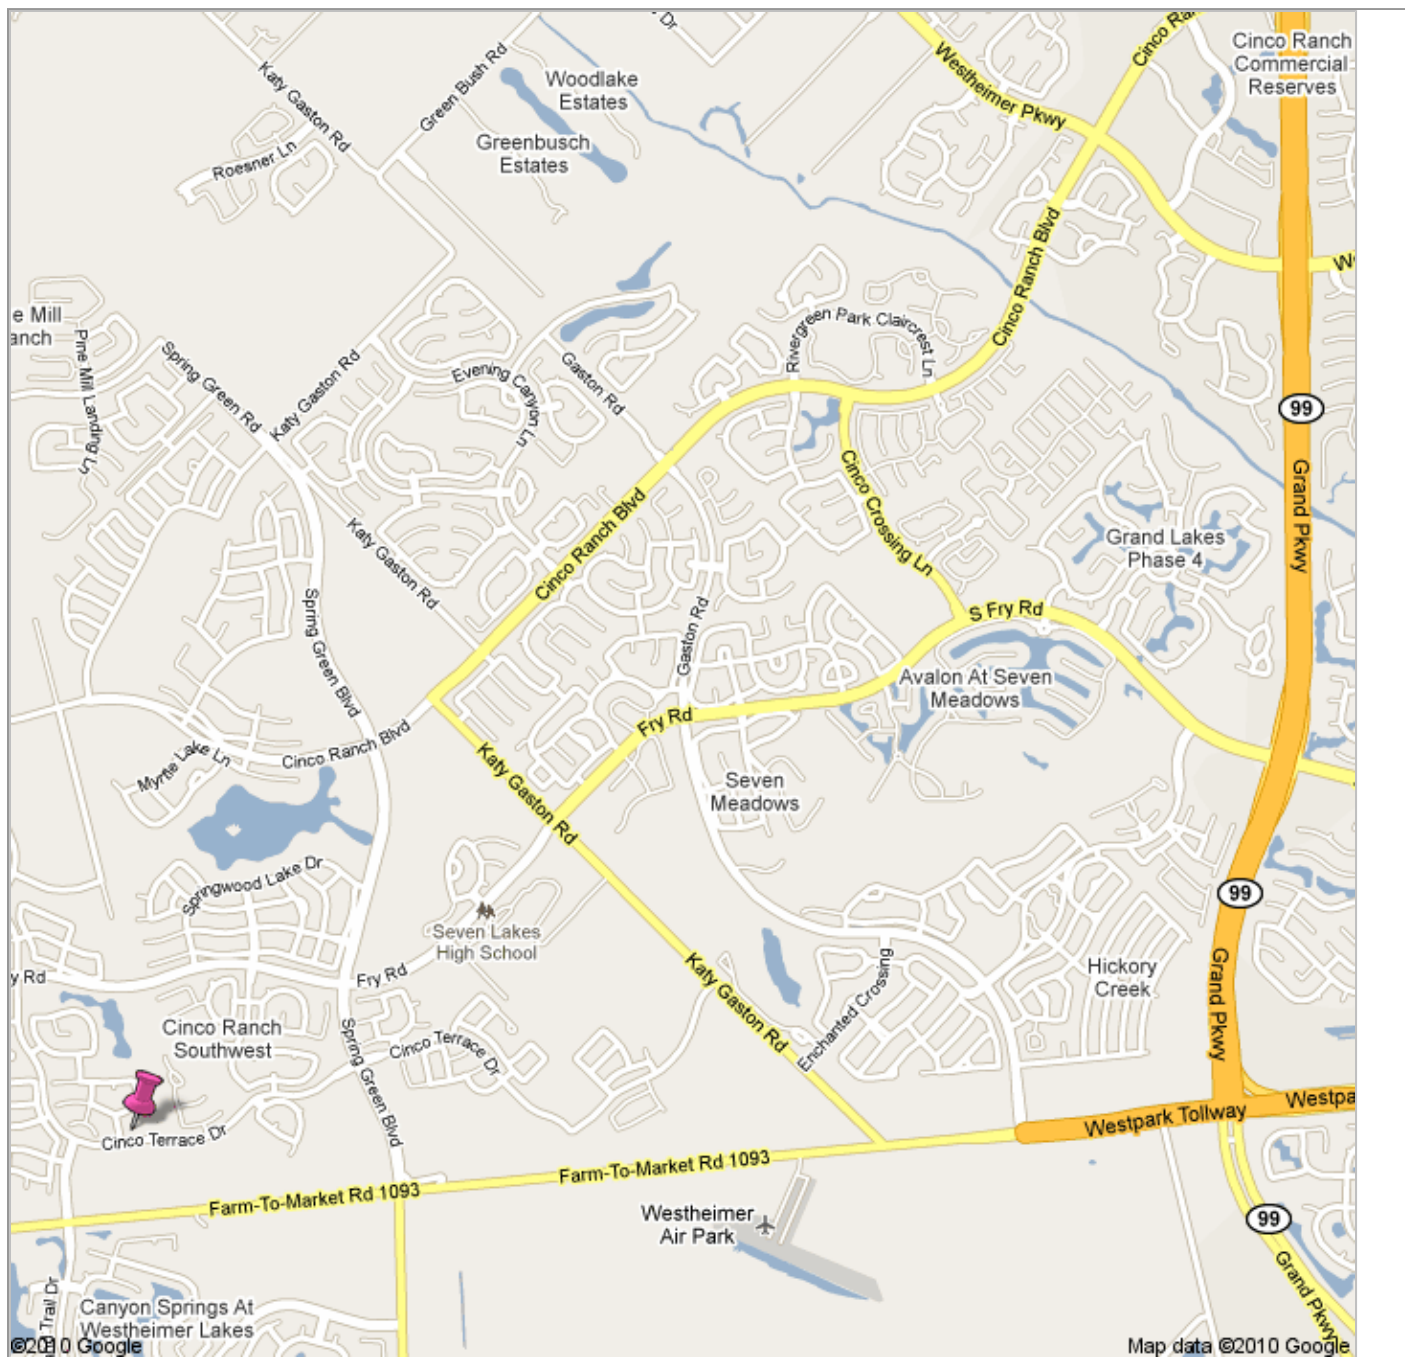

Get Google Maps on your phone
Text the word "GMAPS" to 466453

CRSW

0 views - Public

Created on Feb 23, 2009 - Updated Feb 23, 2009

By [whale](#)

[Rate this map](#) - [Write a comment](#)

CRSW

CR Southwest
Corner of Cinco Terrace Dr
and Fry Road