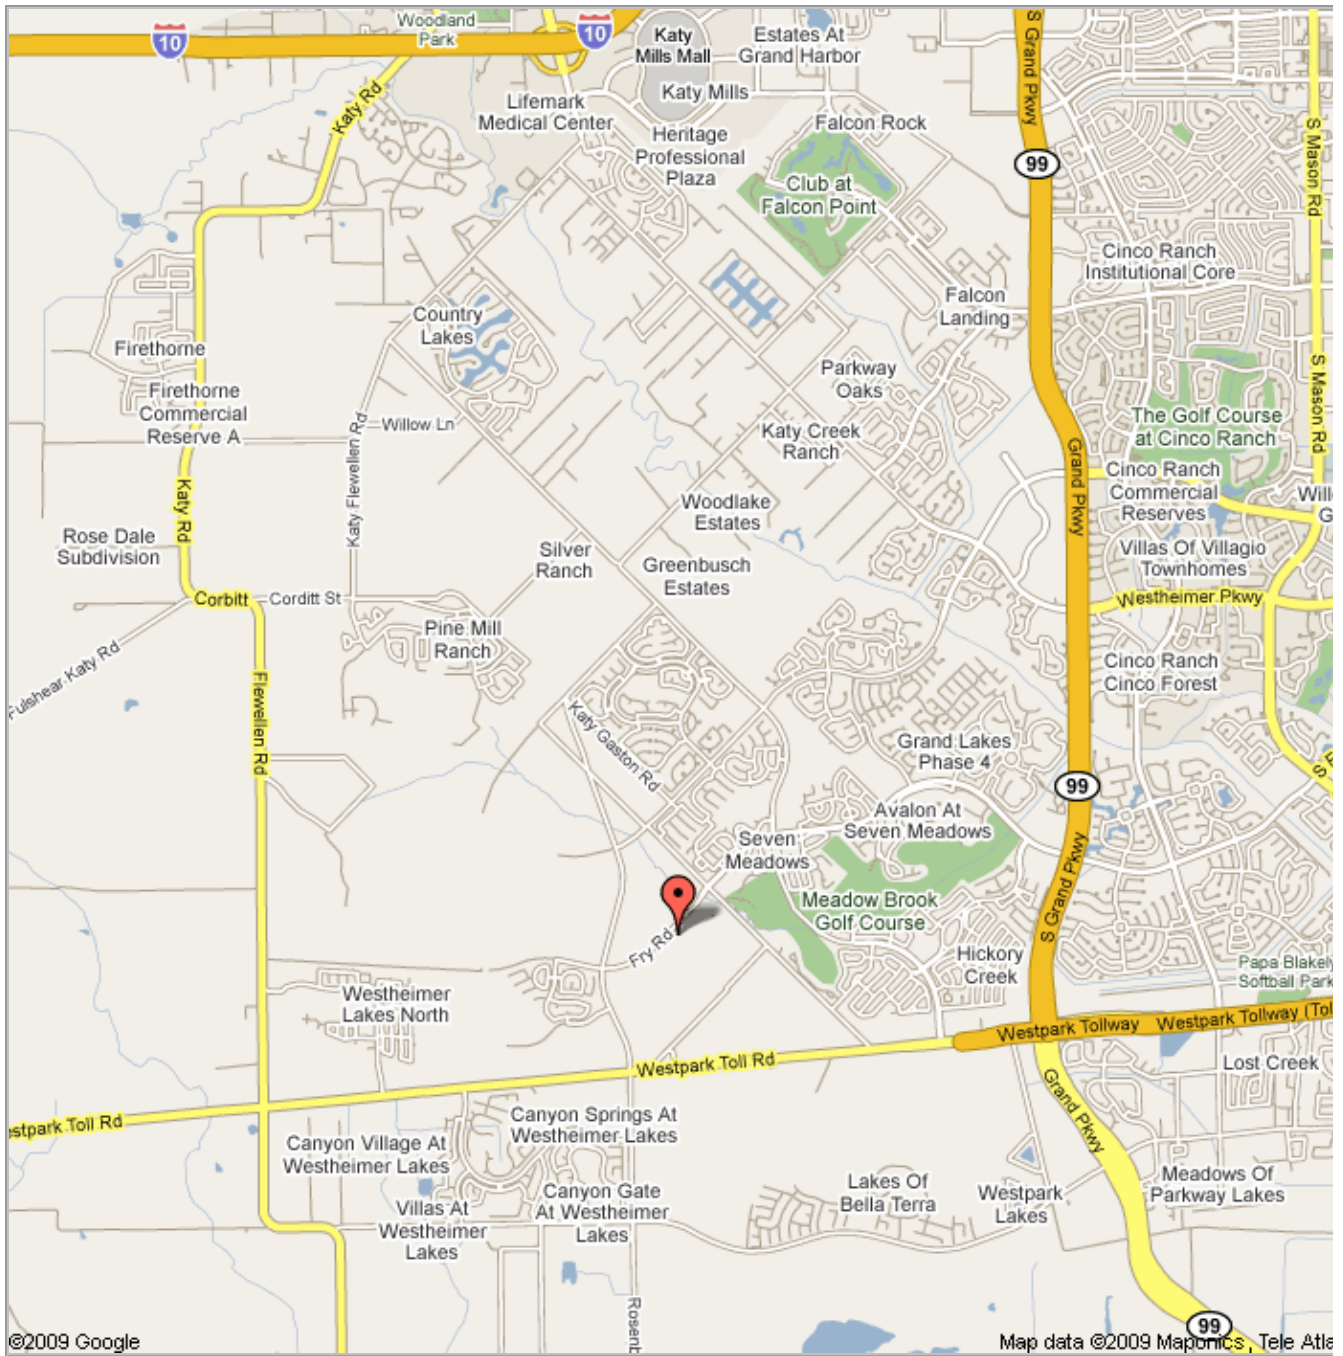

Get Google Maps on your phone

Text the word "GMAPS" to 466453

SLHS

0 views - Public
Created on Mar 6 - Updated < 1 minute ago
By [whale](#)
[Rate this map](#) - [Write a comment](#)

SLHS

Seven Lakes High School
9251 South Fry Road
Katy, TX 77494